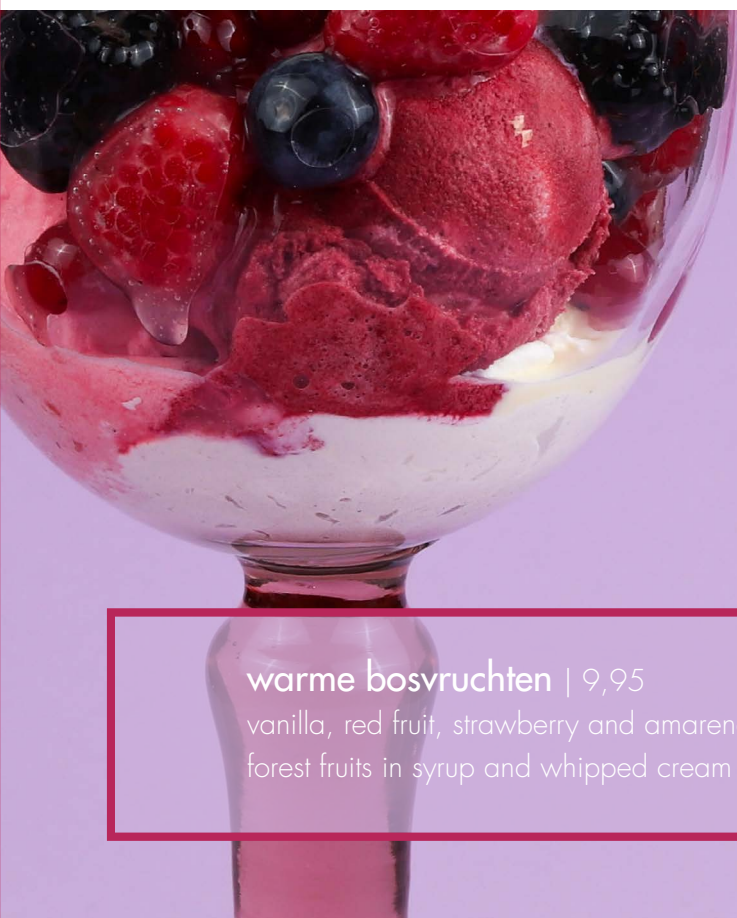

COUPES WITH WARM FRUIT

cerise | 9,75

vanilla and amarena ice cream, hot cherries and whipped cream

warme framboos | 9,95

vanilla, strawberry and red fruit ice cream, warm raspberries and whipped cream

warme bosvruchten | 9,95

vanilla, red fruit, strawberry and amarena ice cream, warm forest fruits in syrup and whipped cream