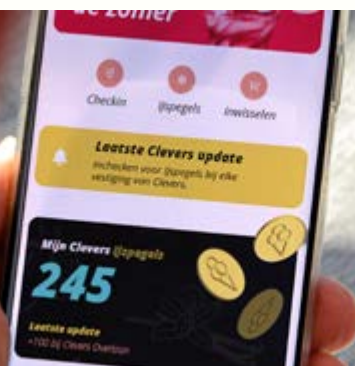

DE CLEVERS APP

Enjoying Clevers becomes even better with our own app. With every visit you collect Ice Pegels, points you can easily redeem for a gift card or a surprise.

Whether you come in for a cone or a coupe, you always collect. That way you enjoy not only today's ice moment, but the next one too.

Download the app via the QR code and start collecting!