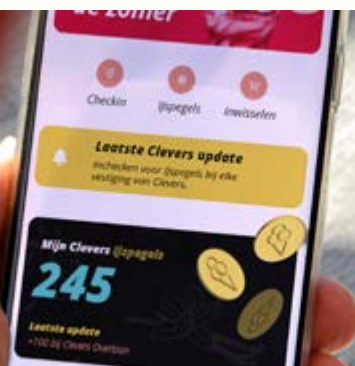

DE CLEVERS APP

Enjoying Clevers becomes even more fun with our own app. With every visit you collect Ice Pegels: points you can easily redeem for a gift card or a surprise extra.

Whether you stop by for a cone or a coupe, you always collect points. That way you don't just enjoy your ice moment today, but the next time too.

And we're not standing still. The app is continuously expanding with personal benefits, fun promotions and extras especially for our loyal guests.

Download the app via the QR code and start collecting!